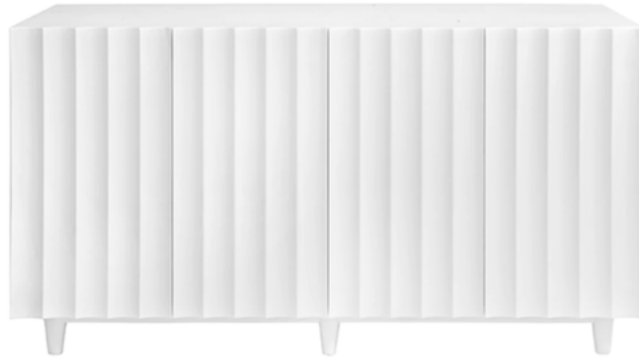

ODETTE CONSOLE

\$3,454.00

SKU: ODETTEWH

PRODUCT DESCRIPTION