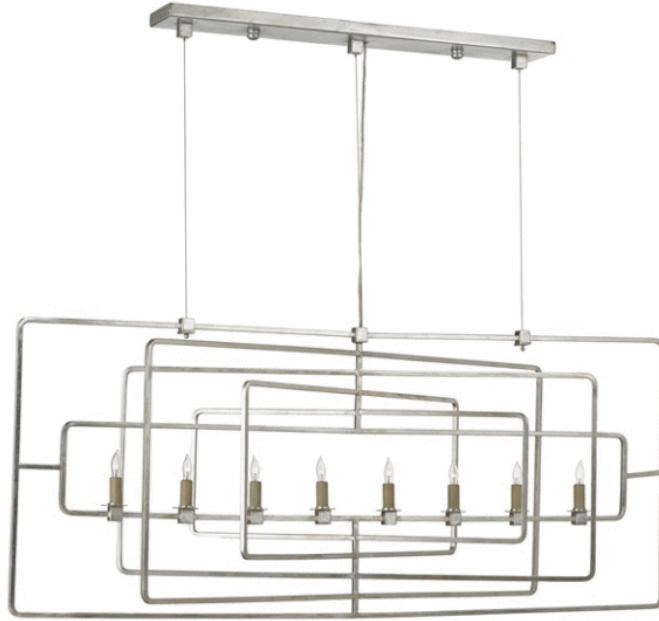

REDEFINED HOME BOUTIQUE

METRO RECTANGULAR CHANDELIER

SKU: #9836

PRODUCT DESCRIPTION